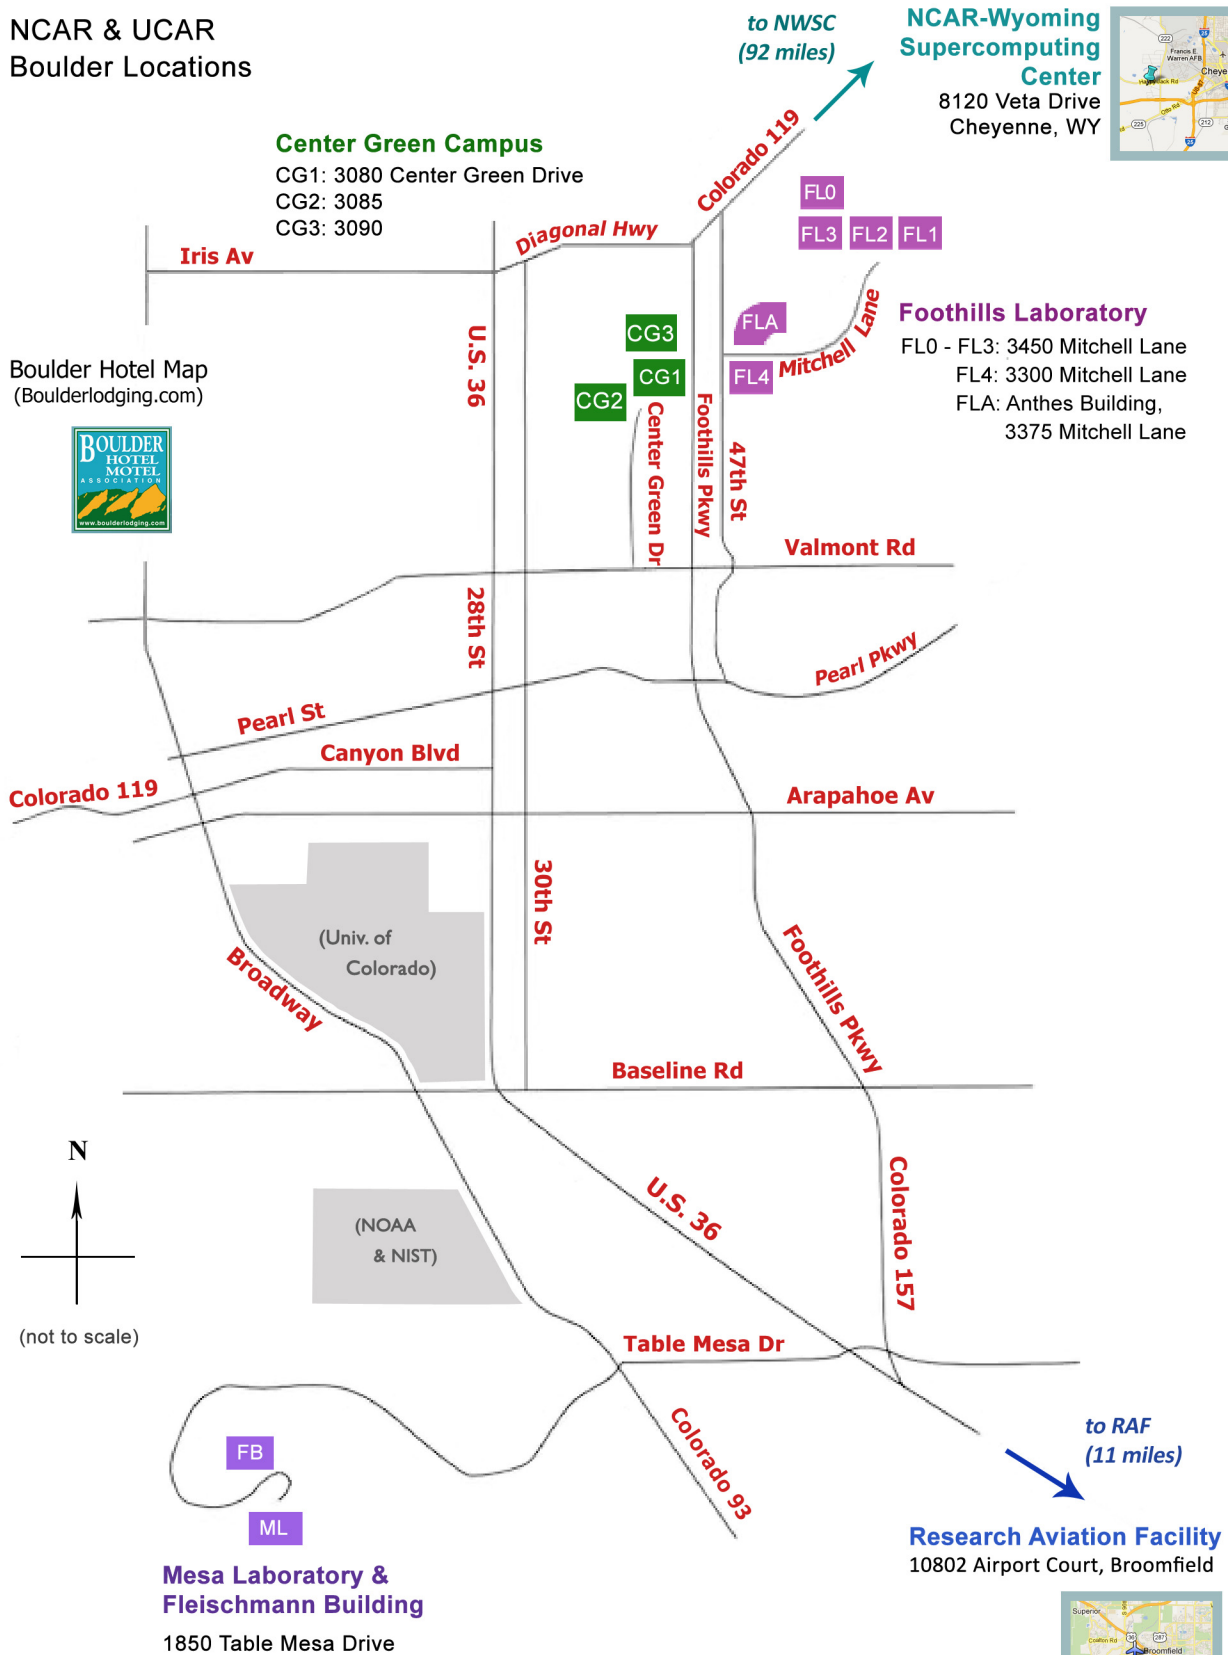

**NCAR & UCAR  
Boulder Locations**

**Center Green Campus**

CG1: 3080 Center Green Drive  
CG2: 3085  
CG3: 3090

**NCAR-Wyoming  
Supercomputing  
Center**

8120 Veta Drive  
Cheyenne, WY

Boulder Hotel Map  
(Boulderlodging.com)

**Foothills Laboratory**

FL0 - FL3: 3450 Mitchell Lane  
FL4: 3300 Mitchell Lane  
FLA: Anthes Building,  
3375 Mitchell Lane

**Mesa Laboratory &  
Fleischmann Building**

1850 Table Mesa Drive

**Research Aviation Facility**

10802 Airport Court, Broomfield